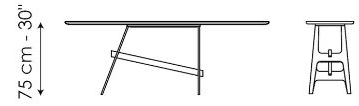

Data sheet

Width: 140cm
Depth: 49cm
Height: ± 75cm

Width: 160cm
Depth: 49cm
Height: ± 75cm

Width: 180cm
Depth: 49cm
Height: ± 75cm

Width: 200cm
Depth: 49cm
Height: ± 75cm

Finishes

TOP

Ceramic