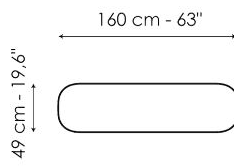

Data sheet

Width: 140cm
Depth: 49cm
Height: ± 75cm

Width: 160cm
Depth: 49cm
Height: ± 75cm

Width: 180cm
Depth: 49cm
Height: ± 75cm

Width: 200cm
Depth: 49cm
Height: ± 75cm

Finishes

TOP

Ceramic