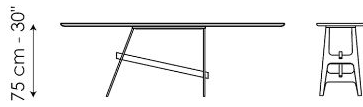

Data sheet

Width: 140cm
Depth: 49cm
Height: ± 75cm

Width: 160cm
Depth: 49cm
Height: ± 75cm

Width: 180cm
Depth: 49cm
Height: ± 75cm

Width: 200cm
Depth: 49cm
Height: ± 75cm

Finishes

TOP

Ceramic