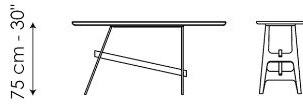

Data sheet

Width: 140cm
Depth: 49cm
Height: ± 75cm

Width: 160cm
Depth: 49cm
Height: ± 75cm

Width: 180cm
Depth: 49cm
Height: ± 75cm

Width: 200cm
Depth: 49cm
Height: ± 75cm

Finishes

TOP

Ceramic