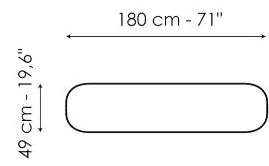

Data sheet

Width: 140cm
Depth: 49cm
Height: ± 75cm

Width: 160cm
Depth: 49cm
Height: ± 75cm

Width: 180cm
Depth: 49cm
Height: ± 75cm

Width: 200cm
Depth: 49cm
Height: ± 75cm

Finishes

TOP

Ceramic