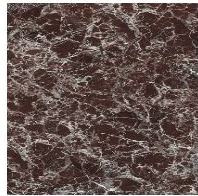

Mat ceramic
Ardesia grey

Glossy ceramic
Calacatta

Silk finish ceramic
Calacatta macchia
vecchia

Glossy ceramic
Imperial grey

Mat ceramic
Laurent

Glossy ceramic
Black Onyx

Glossy ceramic
Mountain peak

Glossy ceramic
Rosso imperiale

Marble

Marble
Calacatta

Marble
Carrara

Marble
Emperador

Marble
Marquinia

Marble
Rosso Carpazi

Marble
Saint Denis

Marble
Fior di bosco

Wood

Veneered wood
Walnut Canaletto

Veneered wood
Brushed coal oak

BASE AND CENTRAL BEAM

Metal

Painted metal
Mat white

Painted metal
Mat anthracite grey

Painted metal
Mat dove grey