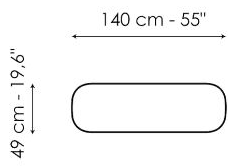

Data sheet

Width: 140cm
Depth: 49cm
Height: ± 75cm

Width: 160cm
Depth: 49cm
Height: ± 75cm

Width: 180cm
Depth: 49cm
Height: ± 75cm

Width: 200cm
Depth: 49cm
Height: ± 75cm

Finishes

TOP

Ceramic