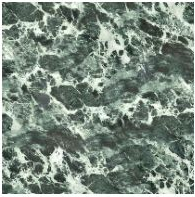

Mat ceramic
Ardesia grey

Glossy ceramic
Calacatta

Silk finish ceramic
Calacatta macchia
vecchia

Glossy ceramic
Imperial grey

Mat ceramic
Laurent

Glossy ceramic
Black Onyx

Glossy ceramic
Mountain peak

Glossy ceramic
Rosso imperiale

Marble

Marble
Calacatta

Marble
Carrara

Marble
Emperador

Marble
Marquinia

Marble
Rosso Carpazi

Marble
Saint Denis

Marble
Fior di bosco

Wood

Veneered wood
Walnut Canaletto

Veneered wood
Brushed coal oak

BASE AND CENTRAL BEAM

Metal

Painted metal
Mat white

Painted metal
Mat anthracite grey

Painted metal
Mat dove grey