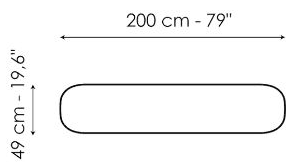

Data sheet

Width: 140cm
Depth: 49cm
Height: ± 75cm

Width: 160cm
Depth: 49cm
Height: ± 75cm

Width: 180cm
Depth: 49cm
Height: ± 75cm

Width: 200cm
Depth: 49cm
Height: ± 75cm

Finishes

TOP

Ceramic