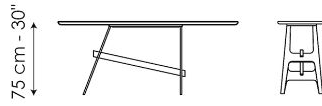

Data sheet

Width: 140cm
Depth: 49cm
Height: ± 75cm

Width: 160cm
Depth: 49cm
Height: ± 75cm

Width: 180cm
Depth: 49cm
Height: ± 75cm

Width: 200cm
Depth: 49cm
Height: ± 75cm

Finishes

TOP

Ceramic